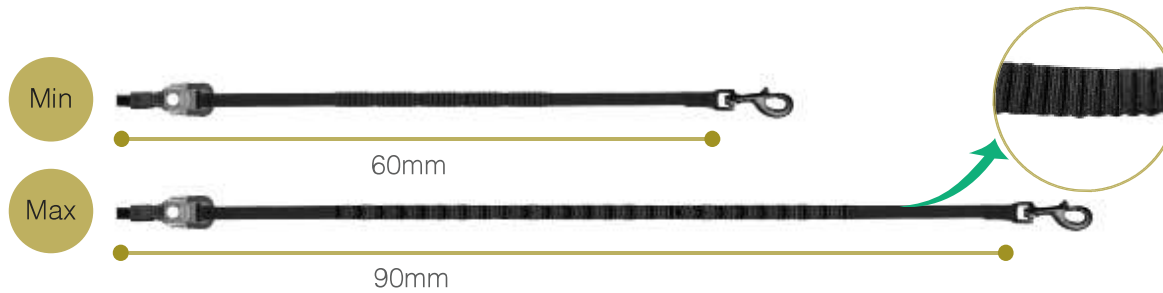

	Model Number	Leash Length	Weight Limit
S	KB05M-LED	3m/10ft	30kg/66 lbs
M	KB05L-LED	5m/16ft	50kg/110 lbs

	Number	Leash Length	Weight Limit
S	KB05S	5m/16ft	20kg/44 lbs
M	KB05M	5m/16ft	30kg/66 lbs
L	KB05L	5m/16ft	50kg/110 lbs