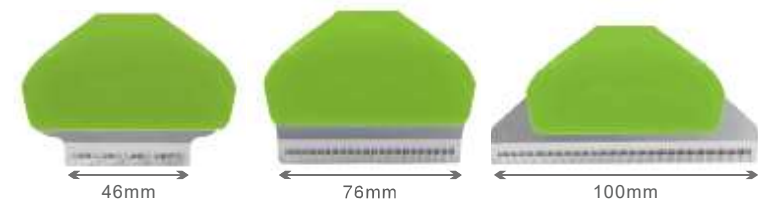

Replacable heads

Curved blade

	Model Number	Size	Weight
S	DCQT046	170*73*60MM	108G
M	DCQT066	170*83*60MM	117G
L	DCQT076	170*93*60MM	123G
XL	DCQT100	170*115*60MM	134G

Replacable heads

Straight blade

	Model Number	Size	Weight
S	0101-031S	156*62*71MM	108G
M	0101-031M	156*75*71MM	118G
L	0101-031L	156*86*71MM	124G
XL	0101-031XL	156*110*71MM	137G

Replacable heads

	Model Number	Size	Weight
S	0101-035S	145*70*50MM	156G
M	0101-035M	145*70*50MM	164G
L	0101-035L	145*100*50MM	184G

De-shedding Series

De-Shedding blade FLIPS to rake comb

	Model Number	Size	Weight
S	GSU046-13	201*76*39MM	125G
M	GSU060-13	201*76*39MM	130G
L	GSU076-20	190*102*31MM	150G
XL	GSU100-26	190*126*32MM	170G