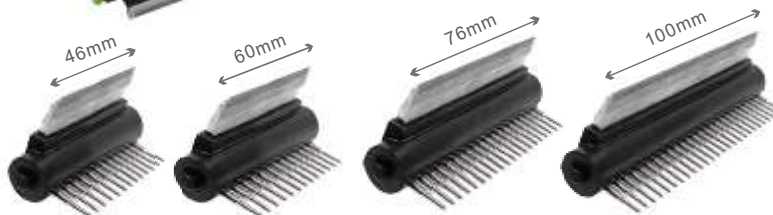

Replacable heads

	Model Number	Size	Weight
S	0101-035S	145*70*50MM	156G
M	0101-035M	145*70*50MM	164G
L	0101-035L	145*100*50MM	184G

De-shedding Series

De-Shedding blade FLIPS to rake comb

	Model Number	Size	Weight
S	GSU046-13	201*76*39MM	125G
M	GSU060-13	201*76*39MM	130G
L	GSU076-20	190*102*31MM	150G
XL	GSU100-26	190*126*32MM	170G