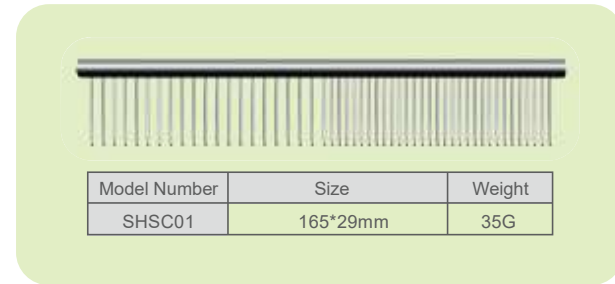

Laser

Model Number	Name	Weight
SHCL06T	6" Thinning scissor	67G

Model Number	Name	Weight
SHCL06S	6" Straight scissor	67G

Scissors Series

Model Number	Name	Weight
SHD07S	7 " Straight scissor	76G

Model Number	Name	Weight
SHD07T	7" Thinning scissor	72G

Model Number	Name	Weight
SH07SD	7 " Straight scissor	77G

Model Number	Name	Weight
SH06SD	6" Straight scissor	63G

Model Number	Name	Weight
SH06TD	6 " Thinning scissorr	53G

Model Number	Name	Weight
SH65T	6.5" Thinning scissorr	76G