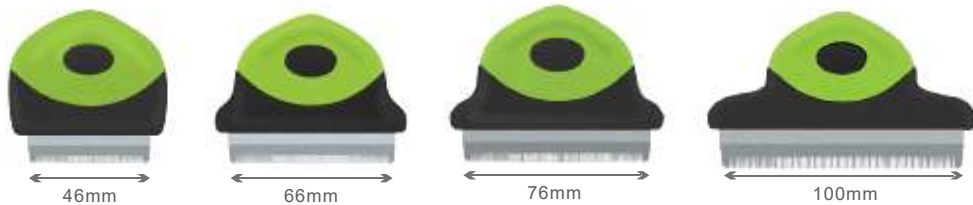

Replacable heads

Curved blade

	Model Number	Size	Weight
S	DCQT046	170*73*60MM	108G
M	DCQT066	170*83*60MM	117G
L	DCQT076	170*93*60MM	123G
XL	DCQT100	170*115*60MM	134G

Replacable heads

Straight blade

	Model Number	Size	Weight
S	0101-031S	156*62*71MM	108G
M	0101-031M	156*75*71MM	118G
L	0101-031L	156*86*71MM	124G
XL	0101-031XL	156*110*71MM	137G

Replacable heads

	Model Number	Size	Weight
S	0101-035S	145*70*50MM	156G
M	0101-035M	145*70*50MM	164G
L	0101-035L	145*100*50MM	184G

De-shedding Series

De-Shedding blade FLIPS to rake comb

	Model Number	Size	Weight
S	GSU046-13	201*76*39MM	125G
M	GSU060-13	201*76*39MM	130G
L	GSU076-20	190*102*31MM	150G
XL	GSU100-26	190*126*32MM	170G